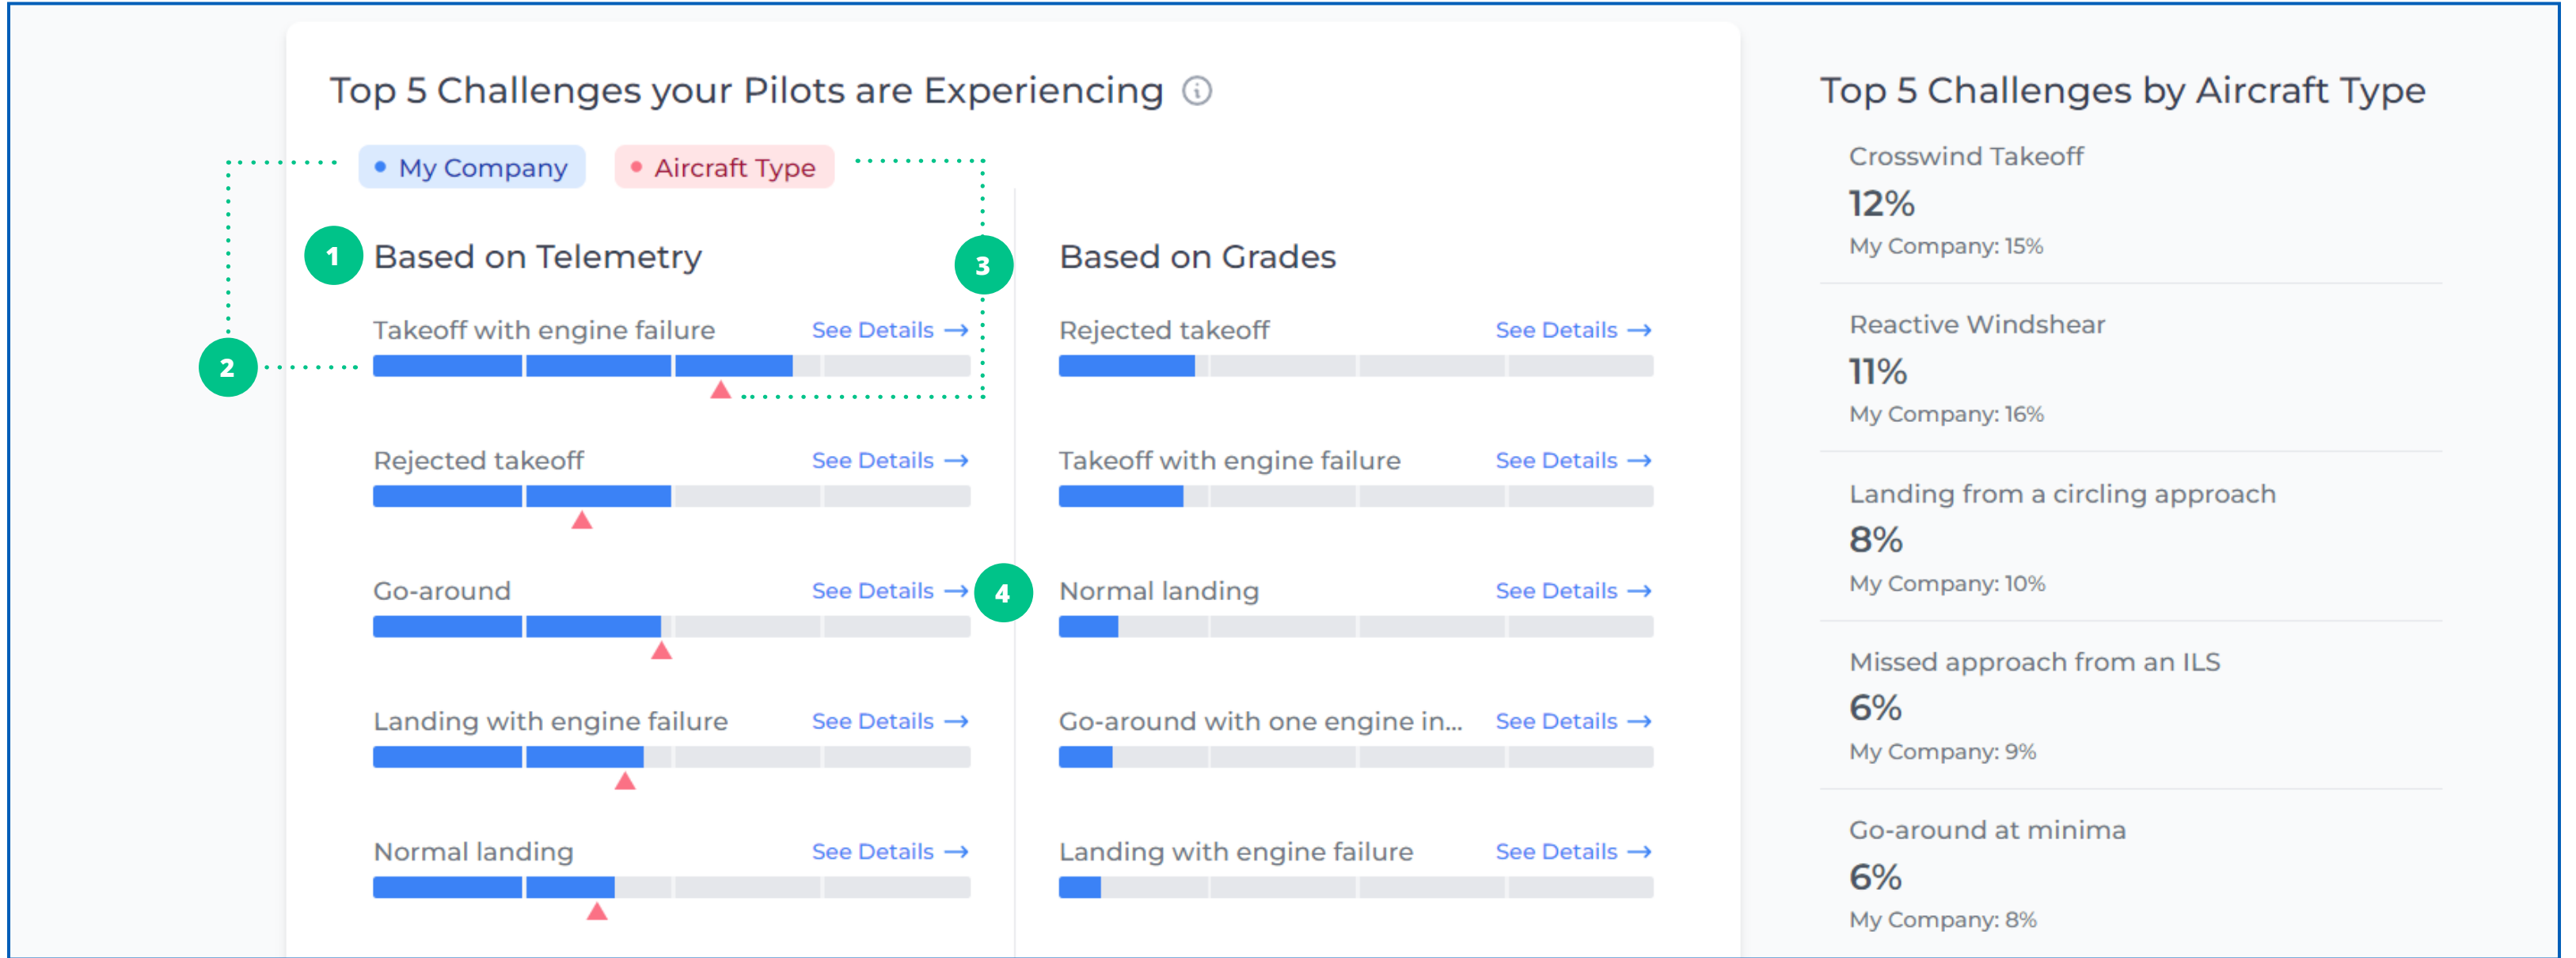

CAERise Analytics

OVERVIEW PAGE

Top Five Training Challenges Based on Telemetry

Top Five Training Challenges Based on Telemetry

One of the most noticeable features of the Overview page is the *Top 5 Challenges your Pilots are Experiencing* section. In this section, you can view the more challenging training events that will show where there are opportunities for improvement based on telemetry. To learn more about the Top Five Challenges section based on telemetry, refer to the content below.

1 Telemetry Data

To view the challenges based on Telemetry data, refer to the meters on the left side of the section. The data highlights the events with the most exceedances.

4 See Details Link

To view a detailed representation of that training event along with additional context, click on the *See Details* link.

2 Company Meter

The blue bar shows the occurrence percentage of exceedances generated by the trainees of your company.

3 Aircraft Meter

The red triangles shows you where the exceedances were generated by aircraft type.